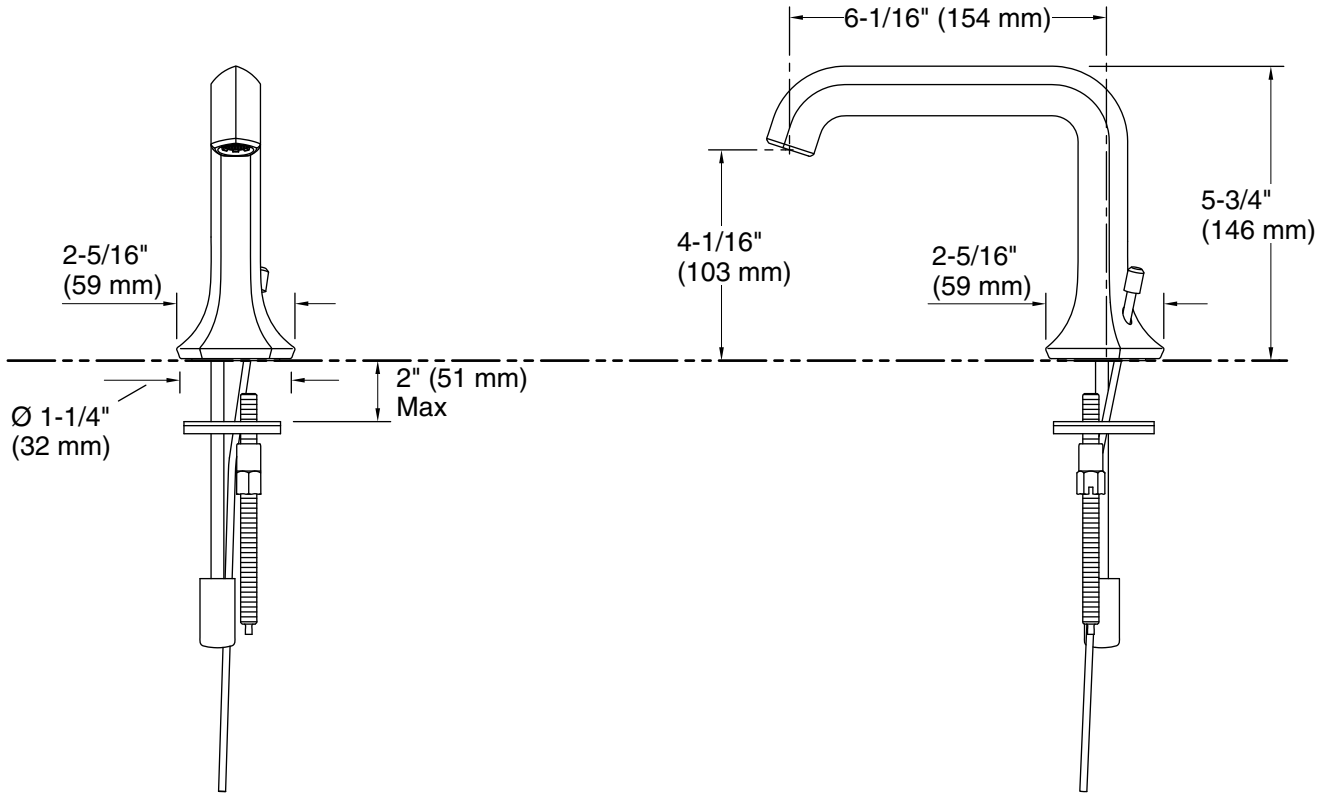

Features

- 6" (152 mm) spout reach
- 1.2 gpm (4.5 lpm) maximum flow rate at 60 psi (4.14 bar)
- Laminar flow delivers a graceful stream of water
- Metal pop-up drain with lift rod and 1-1/4" tailpiece
- Part of the Occasion bathroom faucet and accessory collection

Material

- Premium metal construction for durability and reliability
- KOHLER finishes resist corrosion and tarnishing

Installation

- For 8" - 16" (203 - 406 mm) centers
- Deck-mount

Codes/Standards

ASME A112.18.1/CSA B125.1
NSF/ANSI/CAN 61
NSF/ANSI/CAN 372
All applicable US Federal and State material regulations
DOE - Energy Policy Act 1992
EPA WaterSense™
California Energy Commission (CEC)

Technical Information

All product dimensions are nominal.

Faucet:

Flow rate: 1.2 gal/min (4.5 l/min)

Pressure: 60 psi (4.1 bar)

Drain included: Yes

Drain with overflow: Yes

Spout:

Spout reach: 6-1/16" (154 mm)

Notes

Install this product according to the installation instructions.